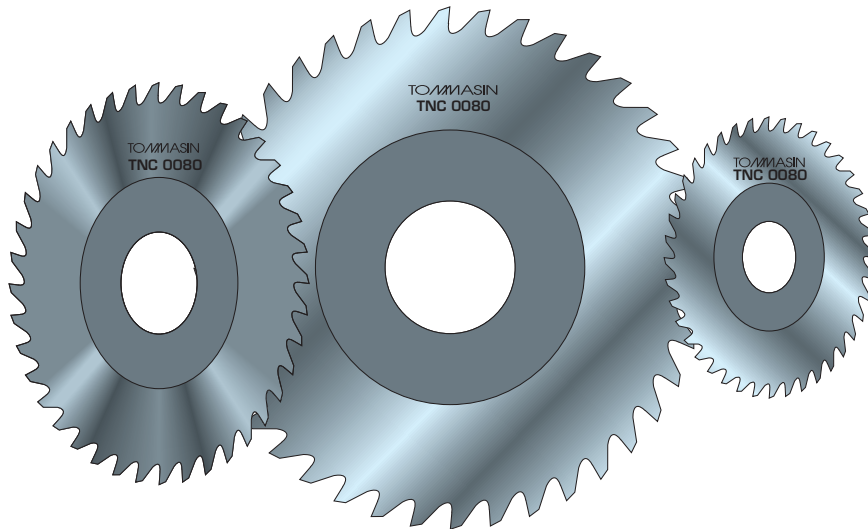

art. **0167**

DIN 1837
 Dentatura fine
Thin toothing

art. **0042**

DIN 1838
 Dentatura grossa
Large toothing

*art. **0256**
 Con Mozzo
With Hub

*art. **0071**
 con tagli laterali
With side edges (cuts)

*art. **0072**
 con placchette riportate
With reported blade