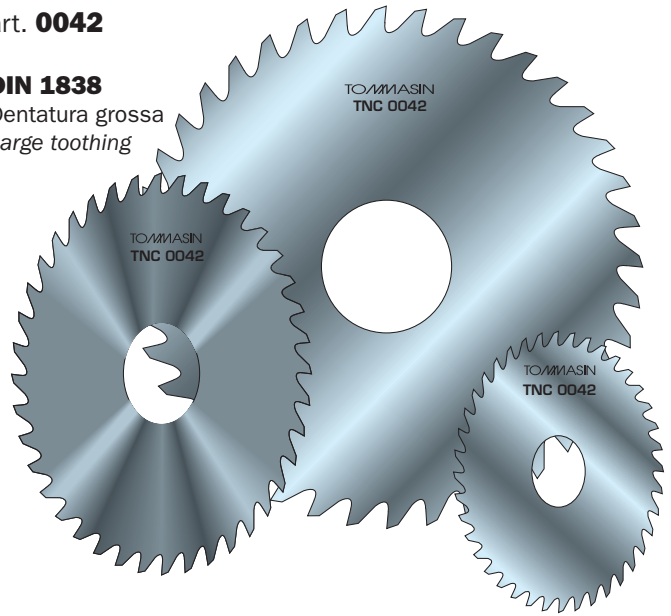

art. **0167**

DIN 1837
 Dentatura fine
Thin toothing

art. **0042**

DIN 1838
 Dentatura grossa
Large toothing

*art. **0256**
 Con Mozzo
With Hub

*art. **0071**
 con tagli laterali
With side edges (cuts)

*art. **0072**
 con placchette riportate
With reported blade