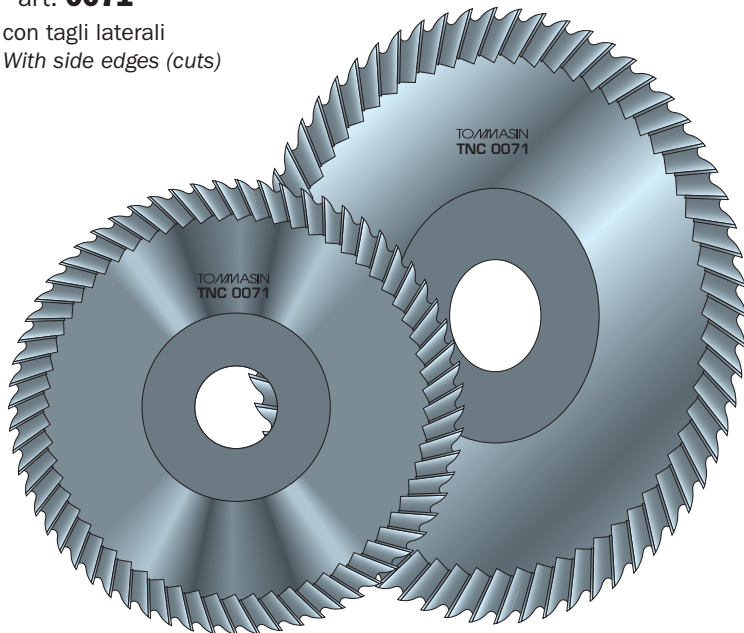

art. **0167**

DIN 1837
 Dentatura fine
Thin toothing

art. **0042**

DIN 1838
 Dentatura grossa
Large toothing

*art. **0256**
 Con Mozzo
With Hub

*art. **0071**
 con tagli laterali
With side edges (cuts)

*art. **0072**
 con placchette riportate
With reported blade