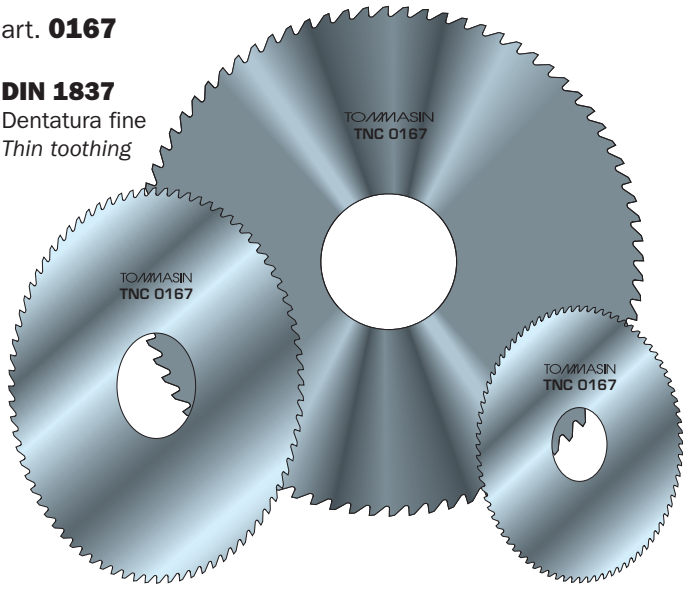

art. **0167**

DIN 1837
 Dentatura fine
Thin toothing

art. **0042**

DIN 1838
 Dentatura grossa
Large toothing

*art. **0256**
 Con Mozzo
With Hub

*art. **0071**
 con tagli laterali
With side edges (cuts)

*art. **0072**
 con placchette riportate
With reported blade